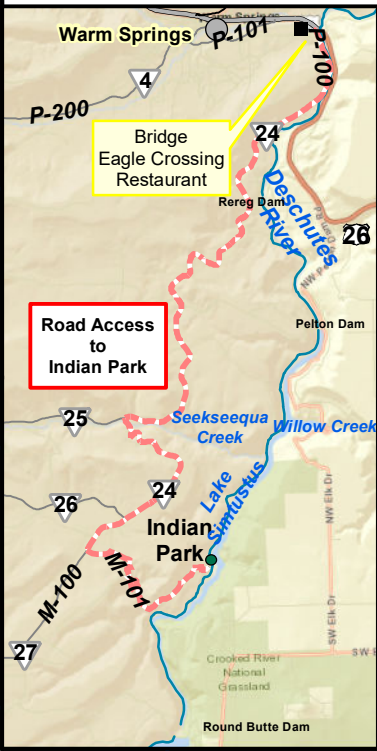

The Confederated Tribes of Warm Springs
Indian Park Camp Site Areas #1-27

	Park Entrance		Accessible Camp Site-#3, 6, 15, 25		Horse Shoe Pit		Road/Parking
	Pay Station		20-Single Camp Sites		Day Use Swim Beach		To Dock
	Park Host		Group Tent Sites-#18, 21, and 22		Day Use Activity Area		Swim Area
	3-Rest Rooms		8-Small Trailer Parking		Day Use Activity Area		Campsite Group Areas
	6-Water Faucets		3-Dumpsters		Day Use Activity Area		Dock
	6-Accessible Parking				Day Use Activity Area		Lake Simtustus
					Day Use Activity Area		
					Day Use Activity Area		